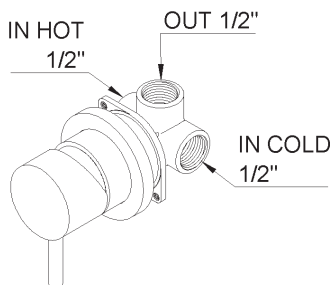

PRODUCT TECHNICAL SHEET			
Collection :	PLUG	Ref. :	4570.--.42

Mitigeur douche à encastrer
Eengreeps douchemengkraan inbouw
Singlehandmixer for shower, wall mounted

Picture

Product details

Weight : 0,650 kg
Internal mechanism : Joystick ceramic cartridge (90°)

Technical drawing

RA-V01