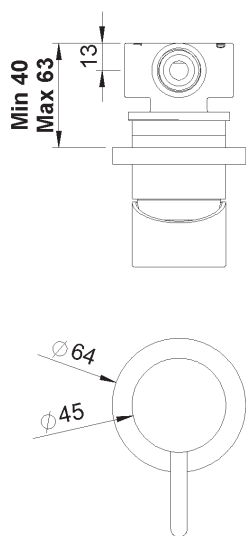

PRODUCT TECHNICAL SHEET			
Collection :	PLUG	Ref. :	4570.--.42

Mitigeur douche à encastrer
Eengreeps douchemengkraan inbouw
Singlehandmixer for shower, wall mounted

Picture

Product details

Weight : 0,650 kg
Internal mechanism : Joystick ceramic cartridge (90°)

Technical drawing

RA-V01