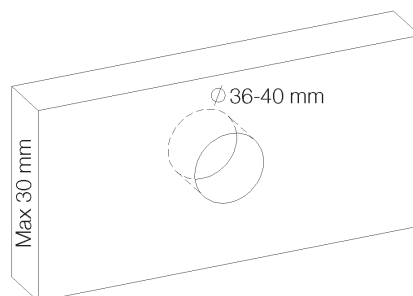

PRODUCT TECHNICAL SHEET			
Collection :	PLUG	Ref. :	4570.--.42

Mitigeur douche à encastrer
Eengreeps douchemengkraan inbouw
Singlehandmixer for shower, wall mounted

Picture

Product details

Weight : 0,650 kg
Internal mechanism : Joystick ceramic cartridge (90°)

Technical drawing

RA-V01